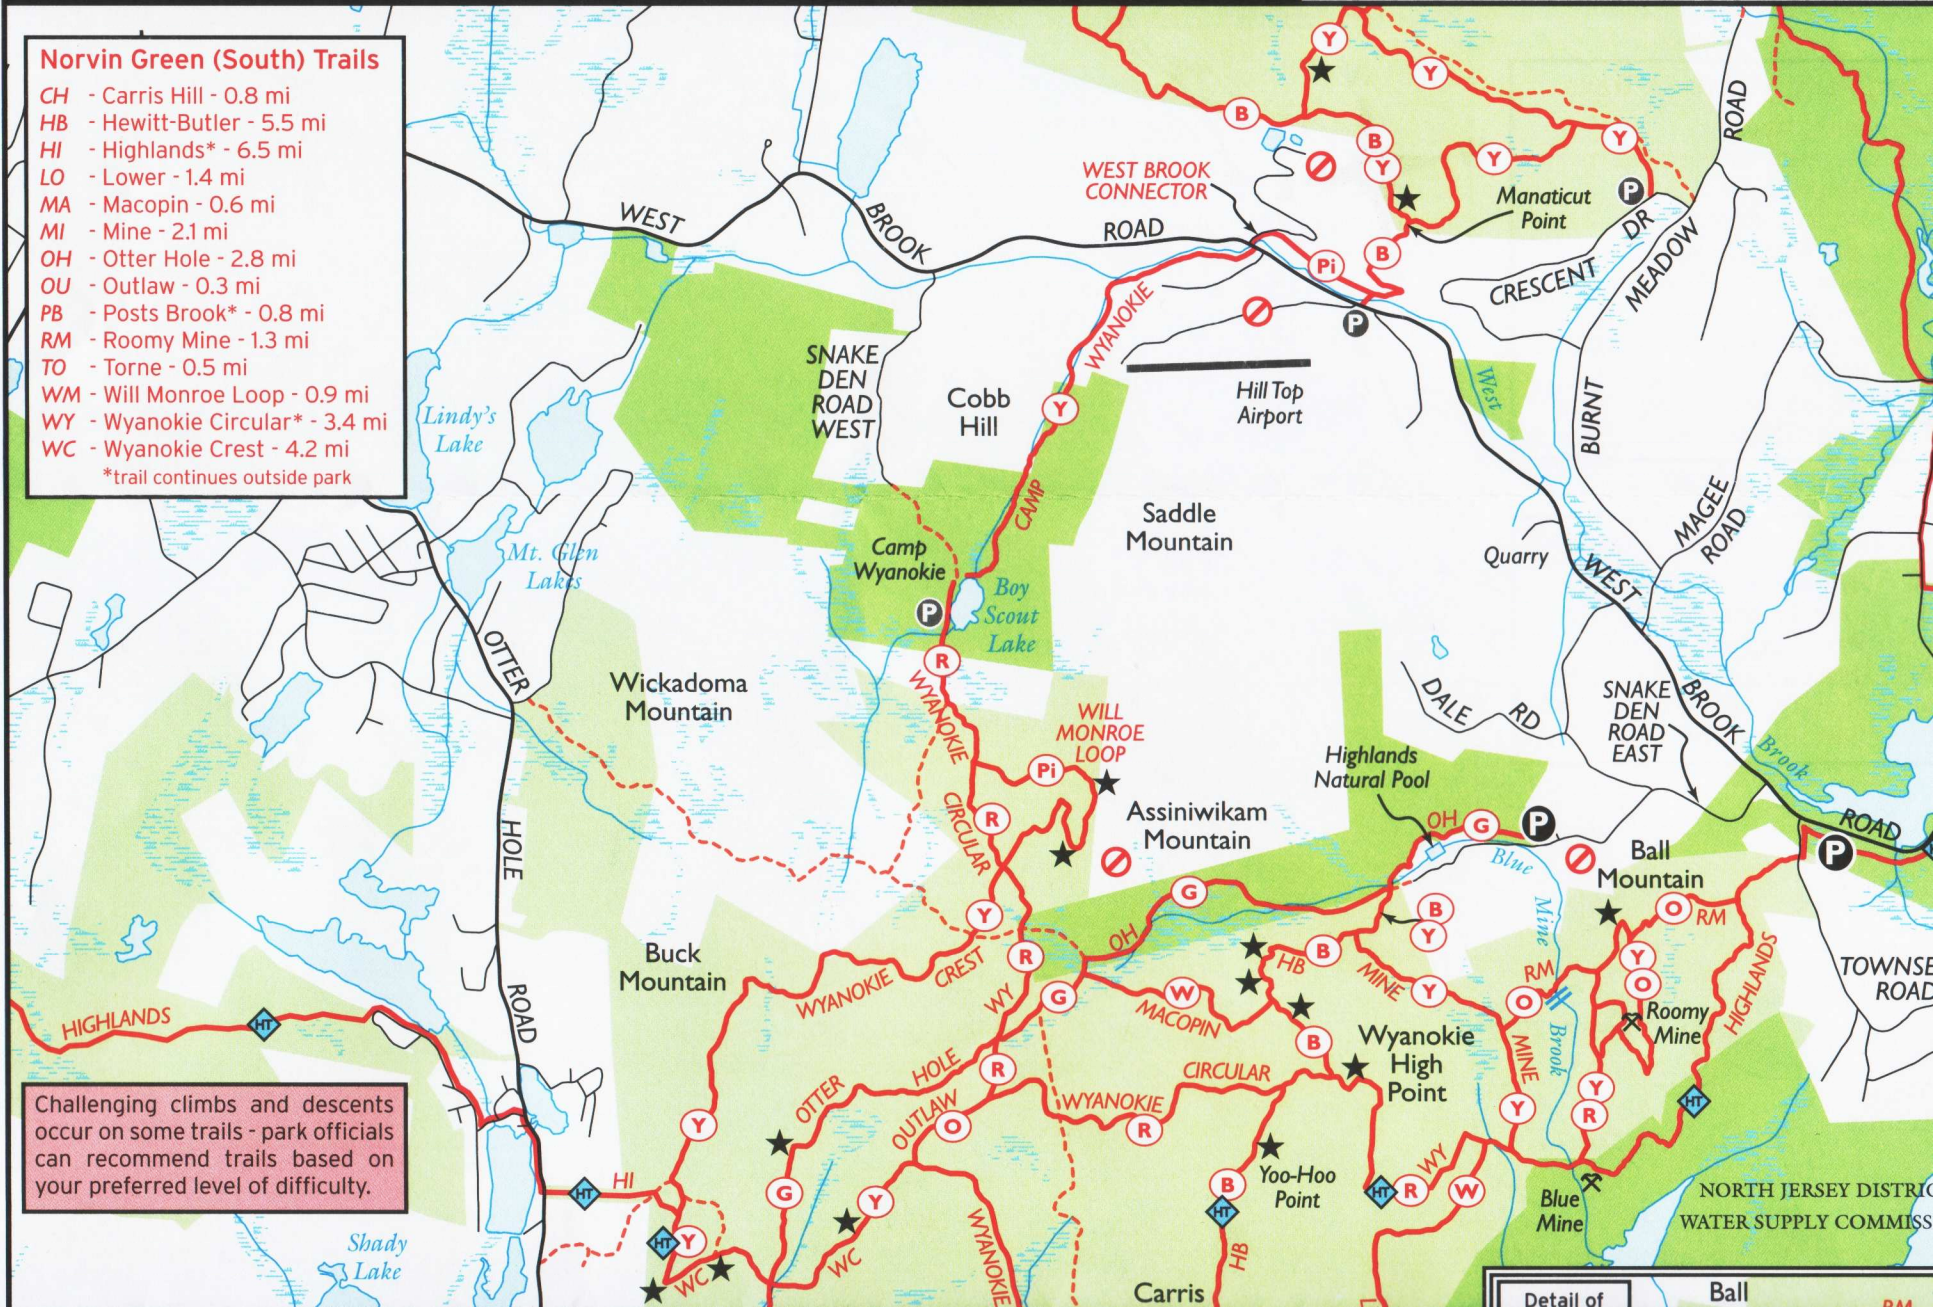

# Norvin Green State Forest South

nynjtc.org

Use this map on your mobile device

- Norvin Green (South) Trails**
- CH - Carris Hill - 0.8 mi
  - HB - Hewitt-Butler - 5.5 mi
  - HI - Highlands\* - 6.5 mi
  - LO - Lower - 1.4 mi
  - MA - Macopin - 0.6 mi
  - MI - Mine - 2.1 mi
  - OH - Otter Hole - 2.8 mi
  - OU - Outlaw - 0.3 mi
  - PB - Posts Brook\* - 0.8 mi
  - RM - Romy Mine - 1.3 mi
  - TO - Torne - 0.5 mi
  - WM - Will Monroe Loop - 0.9 mi
  - WY - Wyanokie Circular\* - 3.4 mi
  - WC - Wyanokie Crest - 4.2 mi
- \*trail continues outside park

Challenging climbs and descents occur on some trails - park officials can recommend trails based on your preferred level of difficulty.

Detail of Ball