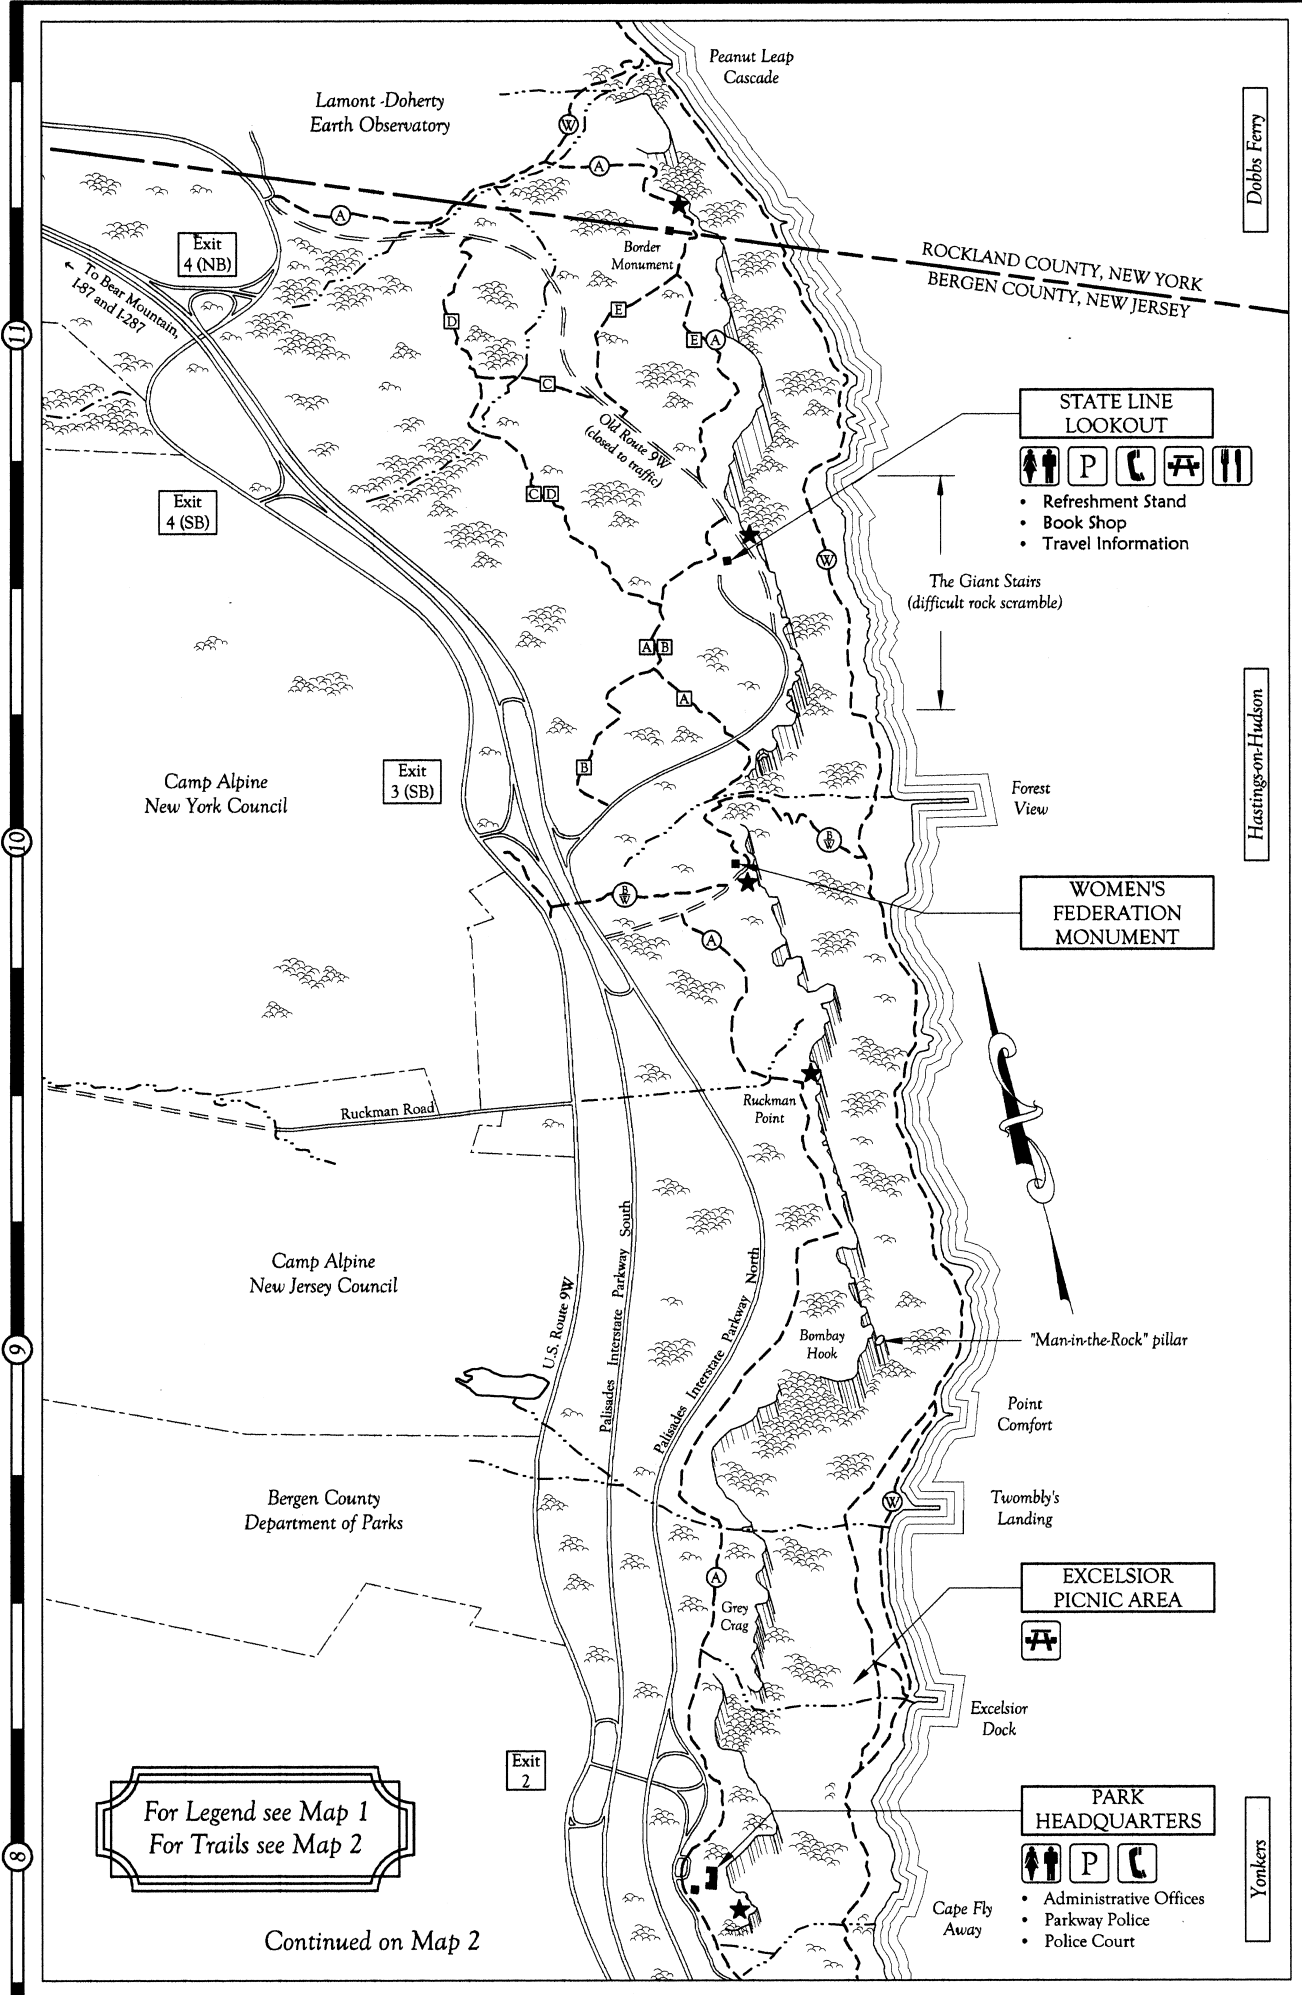

Graphic Scale in Miles  
 Scale: North-South 1 inch=2000 feet. East-West 1 inch=1000 feet. (Horizontal scale has been exaggerated for clarity.)

For Legend see Map 1  
 For Trails see Map 2

Continued on Map 2

**STATE LINE LOOKOUT**

- Refreshment Stand
- Book Shop
- Travel Information

**WOMEN'S FEDERATION MONUMENT**

**EXCELSIOR PICNIC AREA**

**PARK HEADQUARTERS**

- Administrative Offices
- Parkway Police
- Police Court

Dobbs Ferry

Hastings-on-Hudson

Yonkers

**PALISADES INTERSTATE PARK COMMISSION - NEW JERSEY SECTION**  
 Northern Part of Park (Map 3 of 3)